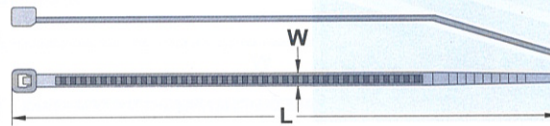

# 0301 KSS UV RESISTANT NYLON CABLE TIE

- Carbon black was added for greater resistance to ultra violet in outdoor usage.
- Prolongs useful life of cable tie under sunshine/outdoor application.
- UV resistant cable tie: for outdoor use with UV feature.
- ※ Please make an inquiry for different environment purpose.

UNIT : mm

Item No.		Length		W	Max.Bundle Dia.	Min LoopTensile Strength					
100pcs	1000pcs	mm	inch			lbs	kgs				
※CVT-070W	CVT-070KW	71	2 13/16"	1.6	16	7	3	MINIATURE			
CV-060W	CV-060KW	63.7	2 1/2"	2.4	11	18	8				
CV-075W	CV-075KW	75	3"	2.4	15						
CV-080W	CV-080KW	80	3 1/8"	2.5	16						
CV-094W	CV-094KW	96	3 3/4"	2.5	21						
CV-100W	CV-100KW	100	4"	2.5	22						
※CVT-100W	CVT-100KW	103	4"	1.95	22						
CV-120SW	CV-120SKW	120	4 3/4"	2.5	28						
CV-140SW	CV-140SKW	142	5 1/2"	2.5	35						
CV-150SW	CV-150SKW	155	6 1/8"	2.5	39						
CV-165W	CV-165KW	165	6 1/2"	2.5	43						
CV-200MW	CV-200MKW	203	8"	2.5	55						
CV-250SW	CV-250SKW	250	10"	2.5	68						
CV-300MW		300	11 7/8"	2.5	80						
CV-400SW		400	15 3/4"	2.5	116						
CV-120W	CV-120KW	120	4 3/4"	3.2	27	40	18	INTERMEDIATE			
CV-140W	CV-140KW	142	5 1/2"	3.2	34						
CV-150W	CV-150KW	150	6"	3.6	36						
CV-180W	CV-180KW	180	7"	3.6	46						
※CV-180TW	CV-180TKW	180	7"	3.6	46						
CV-200SW	CV-200SKW	203	8"	3.2	53						
CV-200AW	CV-200AKW	203	8"	3.6	52						
CV-250MW	CV-250MKW	250	10"	3.6	68						
CV-265W	CV-265KW	265	10 1/2"	3.6	73						
CV-292W	CV-292KW	292	11 1/2"	3.6	82						
CV-330W		330	13"	3.6	93						
CV-368SW		368	14 1/2"	3.6	105						
CV-120LW	CV-120LKW	120	4 3/4"	4.8	27				50	22	STANDARD
CV-160LW	CV-160LKW	160	6 1/4"	4.8	39						
CV-190W	CV-190KW	190	7 1/2"	4.8	49						
※CV-190TW	CV-190TKW	190	7 1/2"	4.8	49						
CV-200W	CV-200KW	203	8"	4.6	52						
CV-200DW	CV-200DKW	203	8"	4.8	52						
※CV-200TW	CV-200TKW	203	8"	4.6	52						
CV-250W	CV-250KW	250	10"	4.8	68						
CV-280W	CV-280KW	280	11"	4.8	77						
CV-300SW		300	11 7/8"	4.8	83						
CV-310W		310	12"	4.8	86						