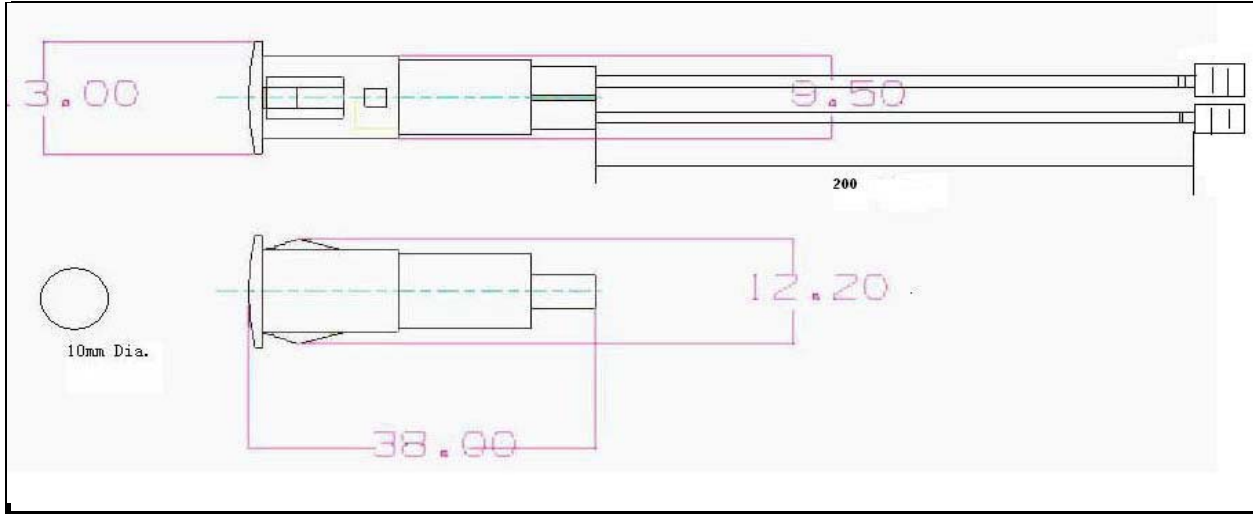

3. TECHNICAL DRAWING

Yancheng Ada Electronics Ltd.

18-20/F Suiyuan Mansion, 140 Guangzhou Road, Nanjing, Jiangsu, China

Tel: 886-25-84692557