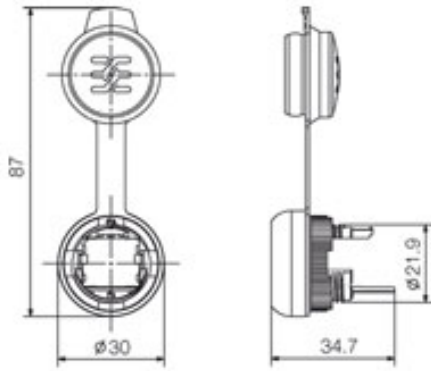

IE-FCM-RJ45-C

Weidmüller Interface GmbH & Co. KG
Klingenbergstraße 16
D-32758 Detmold
Germany
Fon: +49 5231 14-0
Fax: +49 5231 14-2083
www.weidmueller.com

Drawings