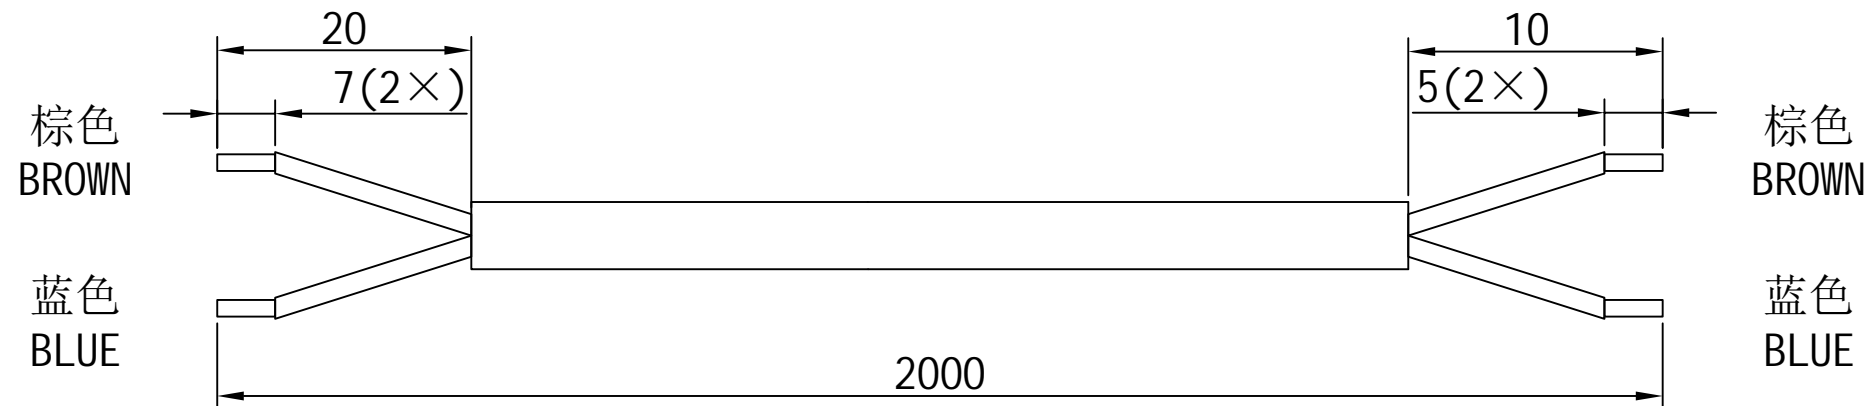

印字内容: <VDE> H03VVH2-F 2×0.75mm² Ningbo A-Line Cable and Wire Co., Ltd

绕线方式:
HANKING

④	PLUG PVC, BLACK 黑色插头料	60	g
③	TERMINAL: IEC60320 C7(φ 2.3mm COPPER TUBE), BRASS 端子: φ 2.3铜管, 黄铜	2	pcs
②	INNER SHELL: φ 4.0mm TWO-PIN PLUG INSER, WITHOUT EARTHING CONTACT 2.5A 250V, BLACK 内架: φ 4.0欧洲头两圆插内架, 黑色	1	pcs
①	CABLE: H03VVH2-F 2×0.75mm ² 24/0.192BS*2.1*2C(BROWN、BLUE)*3.4*5.6 BLACK L=2000mm 线材: H03VVH2-F 2×0.75mm ² 24/0.192BS*2.1*2C(棕色、蓝色)*3.4*5.6 黑色 L=2000mm	1	pcs
ITEM	DESCRIPTION	QTY	UNIT

						DRAWING NO: 图号
						AL030327-3856-00
00	-	21.2.25	RTM	HAN		
REV	ECO	DATE	REMARK	CHG'D BY	CHG'D BY	DIMENSIONS IN MM DWG NOT TO SCALE

DRAWN BY P. E: HAN	DATE 21.2.25	NINGBO A-LINE CABLE AND WIRE CO., LTD CONNECT THE WORLD A-LINE.
CHECKED BY S. A:	DATE	
APPROVED BY MGR:	DATE	CLIENT CODE: AL030327
		CUSTOMER PART NO: 货号 VT-737MAX3