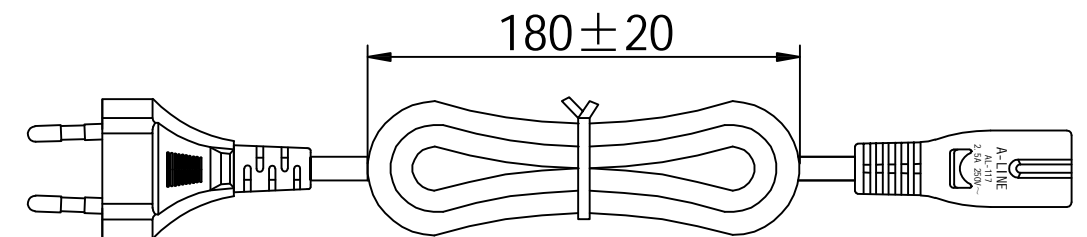

印字内容: <VDE> H03VVH2-F 2×0.75mm² Ningbo A-Line Cable and Wire Co., Ltd

绕线方式:
HANKING

④	PLUG PVC, BLACK 黑色插头料	60	g
③	TERMINAL: IEC60320 C7(φ 2.3mm COPPER TUBE), BRASS 端子: φ 2.3铜管, 黄铜	2	pcs
②	INNER SHELL: φ 4.0mm TWO-PIN PLUG INSER, WITHOUT EARTHING CONTACT 2.5A 250V, BLACK 内架: φ 4.0欧洲头两圆插内架, 黑色	1	pcs
①	CABLE: H03VVH2-F 2×0.75mm ² 24/0.192BS*2.1*2C(BROWN、BLUE)*3.4*5.6 BLACK L=2000mm 线材: H03VVH2-F 2×0.75mm ² 24/0.192BS*2.1*2C(棕色、蓝色)*3.4*5.6 黑色 L=2000mm	1	pcs
ITEM	DESCRIPTION	QTY	UNIT

						DRAWING NO: 图号
						AL030327-3856-00
00	-	21.2.25	RTM	HAN		
REV	ECO	DATE	REMARK	CHG'D BY	CHG'D BY	DIMENSIONS IN MM DWG NOT TO SCALE

DRAWN BY P. E: HAN	DATE 21.2.25	NINGBO A-LINE CABLE AND WIRE CO., LTD CONNECT THE WORLD A-LINE.
CHECKED BY S. A:	DATE	
APPROVED BY MGR:	DATE	CLIENT CODE: AL030327
		CUSTOMER PART NO: 货号 VT-737MAX3