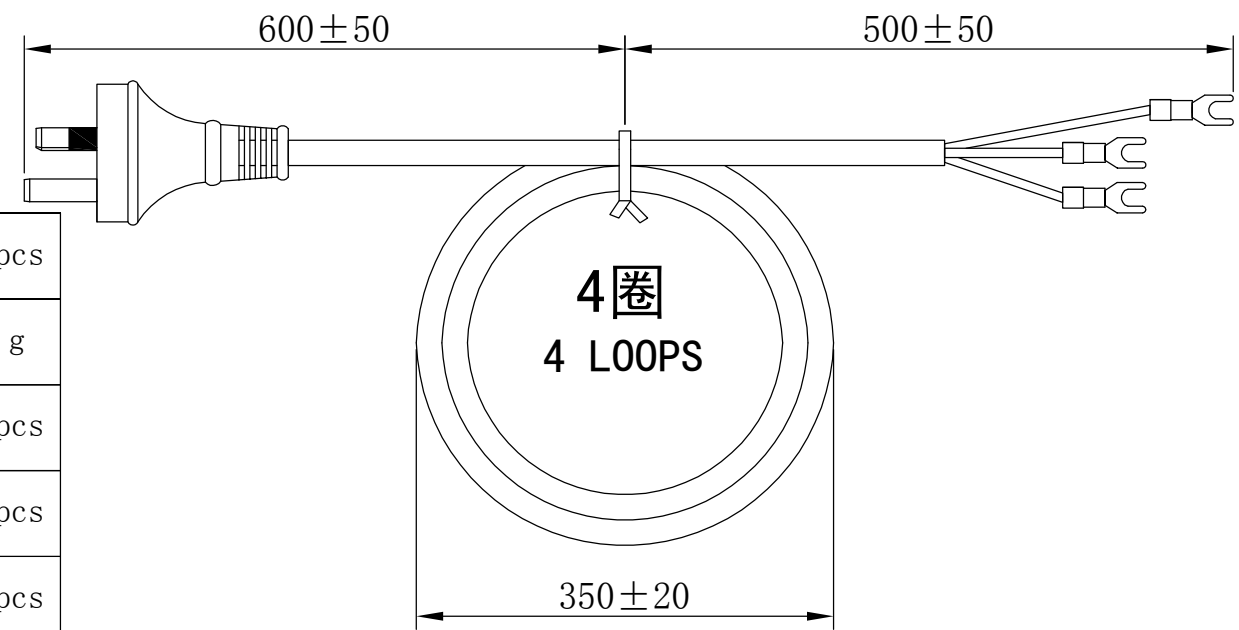

备注: 20PCS/箱, 外箱尺寸: 51*31*18CM, 净重12.2KGS
 20PCS/CARTON, CARTON SIZE: 51*31*18CM, N. W:12.2KGS

绕线方式:
HANKING

⑥	TERMINAL: (KST SNYDL2-4) ϕ 4.2mm "Y" BLUE SEMI-INSULATED COLD-PRESSED TERMINAL 端子: (KST SNYDL2-4) ϕ 4.2mm "Y"型半绝缘冷压端子 蓝色	3	pcs
⑤	PLUG PVC:KCS70-5001-85, BLACK 插头料:KCS70-5001-85, 黑色	40	g
④	HOSING:THREE-CORE SAA 10A PLUG INNER SHELL, WHITE 塑壳:10A SAA三插塑壳, 白色	1	pcs
③	TERMINAL:THREEN-CORE SAA 10A PLUG L&N POLARITY, TERMINAL 端子:10A SAA半绝缘插片, 镀镍	2	pcs
②	TERMINAL:THREEN-CORE SAA 10A PLUG E POLARITY, TERMINAL 端子:10A SAA全铜插片, 镀镍	1	pcs
①	CABLE:H05VV-F 3G1.5mm ² 105° 48/0.20BS*3.0*3C(BROWN、BLUE、YELLOW/GREEN)*8.4 BLACK L=5000mm 线材:H05VV-F 3G1.5mm ² 105° 48/0.20BS*3.0*3C(棕、蓝、黄/绿)*8.4 黑色 L=5000mm	1	pcs
ITEM	DESCRIPTION	QTY	UNIT

					DRAWING NO: 图号		DRAWN BY P. E: HAN		DATE 19. 9. 11		NINGBO A-LINE CABLE AND WIRE CO., LTD CONNECT THE WORLD	
					AIS-0003-00		CHECKED BY S. A:		DATE		CLIENT CODE: Ivent Solutions	
00	-	19. 9. 11	RTM		HAN		APPROVED BY		DATE		CUSTOMER PART NO: 货号	
REV	ECO	DATE	REMARK		CHG' D BY	CHG' D BY	DIMENSIONS IN MM DWG NOT TO SCALE				VT912007	