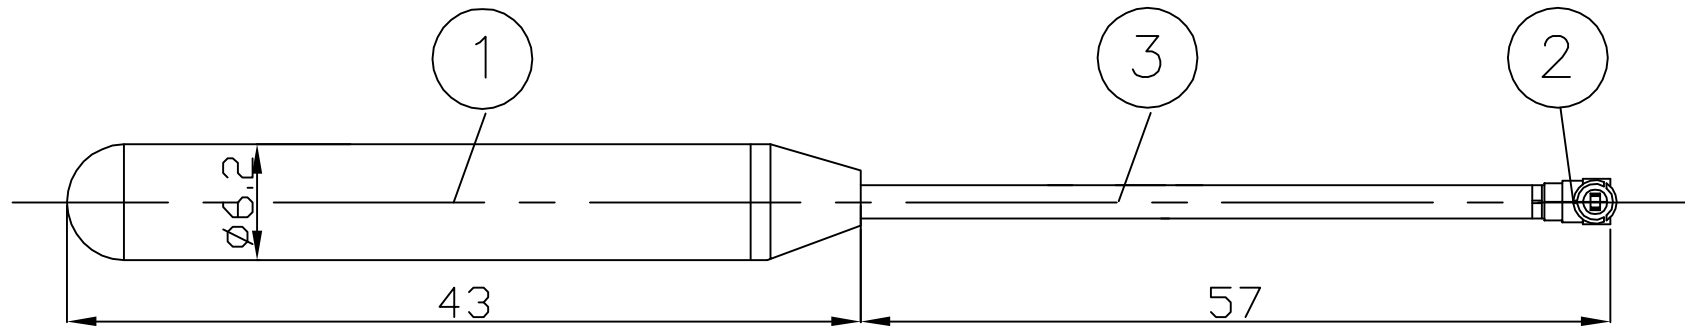

RoHS
Compliance

3	CABLE	1.13 MM	1
2	CONNECTOR	IPEX (20278-111R-13)	1
1	ANTENNA	868 MHz	1
NO.	DESCRIPTION	SPECIFICATION	QT'Y

DRAWING: Tony 2011.03.01	CHECKED BY: Allan	KeMy Electronic Technology Inc.	
TOLERANCES .X±		NAME: 868MHz - 1.13MM - IPEX, L=57MM	
SHEET 1 OF 1	UNIT : MM	Model: KM-041015	REV: B