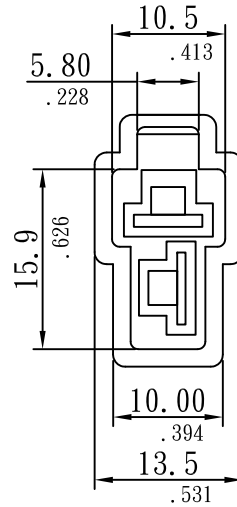

250 TYPE FEMALE HOUSING

MATERIAL

Material: PA66

SPECIFICATIONS

Temperature range: -25°C ~ +85°C

Current rating: 15A AC

Voltage rating: 250V AC

Dielectric withstand voltage: 1000V AC

PART NO

RM082-RB-2ASL-NL

T016	NAME	DATE	SCALE: NTS	REV NO	DATE	DESCRIPTION	BY	CHECKED	TOLERANCE UNLESS NOTED	
DRAWN	YXF	2009. 12. 09	UNIT: mm(in.)	A					LINEAR±	.0 ±0.30(.012)
CHECKED	CMM	2009. 12. 09	CAD NO	B				.00 ±0.20(.008)		
APPROVED	MARS	2009. 12. 09	RM082-RB-2ASL-NL	C				.000±0.10(.004)		
									PROJECTION:	