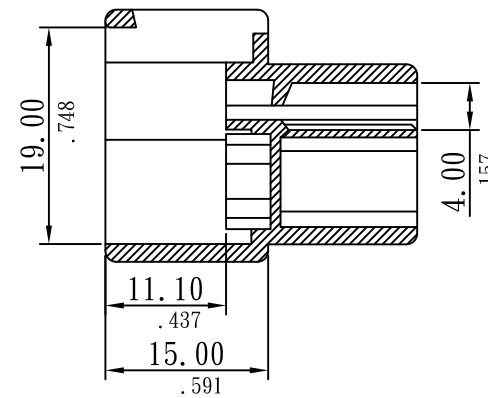

250 TYPE FEMALE HOUSING

MATERIAL

Material: PA66

SPECIFICATIONS

Temperature range: -25°C ~ +85°C

Current rating: 15A AC

Voltage rating: 250V AC

Dielectric withstand voltage: 1000V AC

PART NO

RM082-RB-2ASL-NL

T016	NAME	DATE	SCALE: NTS	REV NO	DATE	DESCRIPTION	BY	CHECKED	TOLERANCE UNLESS NOTED	
DRAWN	YXF	2009. 12. 09	UNIT: mm(in.)	A					LINEAR±	.0 ±0.30(.012)
CHECKED	CMM	2009. 12. 09	CAD NO	B				.00 ±0.20(.008)		
APPROVED	MARS	2009. 12. 09	RM082-RB-2ASL-NL	C				.000±0.10(.004)		
									PROJECTION:	