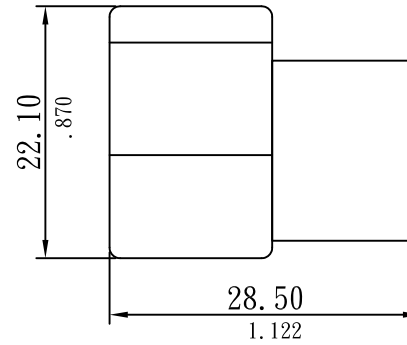

250 TYPE FEMALE HOUSING

MATERIAL

Material: PA66

SPECIFICATIONS

Temperature range: -25°C ~ +85°C

Current rating: 15A AC

Voltage rating: 250V AC

Dielectric withstand voltage: 1000V AC

PART NO

RM082-RB-2ASL-NL

T016	NAME	DATE	SCALE: NTS	REV NO	DATE	DESCRIPTION	BY	CHECKED	TOLERANCE UNLESS NOTED	
DRAWN	YXF	2009. 12. 09	UNIT: mm(in.)	A					LINEAR±	.0 ±0.30(.012)
CHECKED	CMM	2009. 12. 09	CAD NO	B				.00 ±0.20(.008)		
APPROVED	MARS	2009. 12. 09	RM082-RB-2ASL-NL	C				.000±0.10(.004)		
									PROJECTION:	