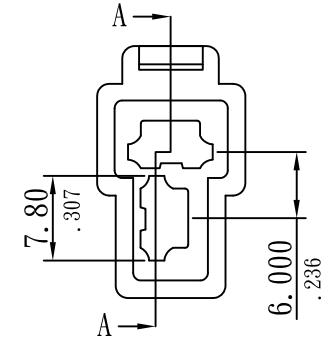

250 TYPE FEMALE HOUSING

MATERIAL

Material: PA66

SPECIFICATIONS

Temperature range: -25°C ~ +85°C

Current rating: 15A AC

Voltage rating: 250V AC

Dielectric withstand voltage: 1000V AC

PART NO

RM082-RB-2ASL-NL

T016	NAME	DATE	SCALE: NTS	REV NO	DATE	DESCRIPTION	BY	CHECKED	TOLERANCE UNLESS NOTED	
DRAWN	YXF	2009. 12. 09	UNIT: mm(in.)	A					LINEAR±	.0 ±0.30(.012)
CHECKED	CMM	2009. 12. 09	CAD NO	B				.00 ±0.20(.008)		
APPROVED	MARS	2009. 12. 09	RM082-RB-2ASL-NL	C				.000±0.10(.004)		
									PROJECTION:	