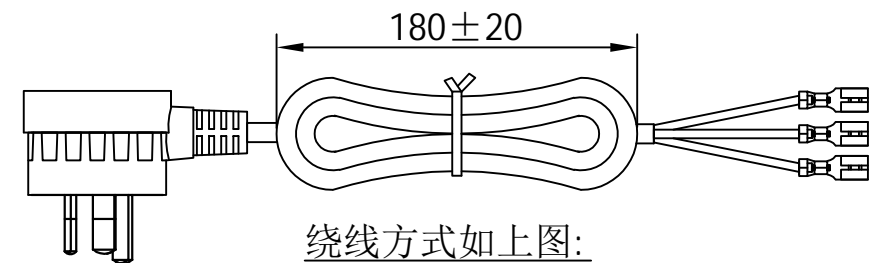

备注: SAA 10A 250V插头 (背部插座)

⑥	TERMINAL: 187#(4.8*0.5mm) FEMALE TERMINAL 端子: 187#(4.8*0.5mm)直插母端子	3	pcs
⑤	PLUG PVC, BLACK 黑色插头料	50	g
④	HOSING: THREE-CORE SAA TAP ON BACK INNER SHELL, WHITE 塑壳: 10A SAA三插塑壳(背部插座), 白色	1	pcs
③	TERMINAL: THREE-CORE SAA 10A PLUG L&N POLARITY TERMINAL 端子: 10A SAA半绝缘插片	2	pcs
②	TERMINAL: THREE-CORE SAA 10A PLUG E POLARITY 端子: 10A SAA全铜插片	1	pcs
①	CABLE: H05VV-F 3G0.75mm ² 24/0.20BS*2.3*3C(BROWN、BLUE、YELLOW/GREEN)*6.8 BLACK L=1500mm 线材: H05VV-F 3G0.75mm ² 24/0.20BS*2.3*3C(棕、蓝、黄/绿)*6.8 黑色 L=1500mm	1	pcs
ITEM	DESCRIPTION	QTY	UNIT

					DRAWING NO: 图号		DRAWN BY P. E: HAN		DATE 10.11.30		NINGBO A-LINE CABLE AND WIRE CO., LTD CONNECT THE WORLD	
					AIS-0013-01		CHECKED BY S. A:		DATE		CLIENT CODE: Ivent Solutions	
					DIMENSIONS IN MM DWG NOT TO SCALE		APPROVED BY MGR:		DATE		CUSTOMER PART NO: 货号 VT912100	
REV	ECO	DATE	REMARK	CHG' D BY	CHG' D BY							